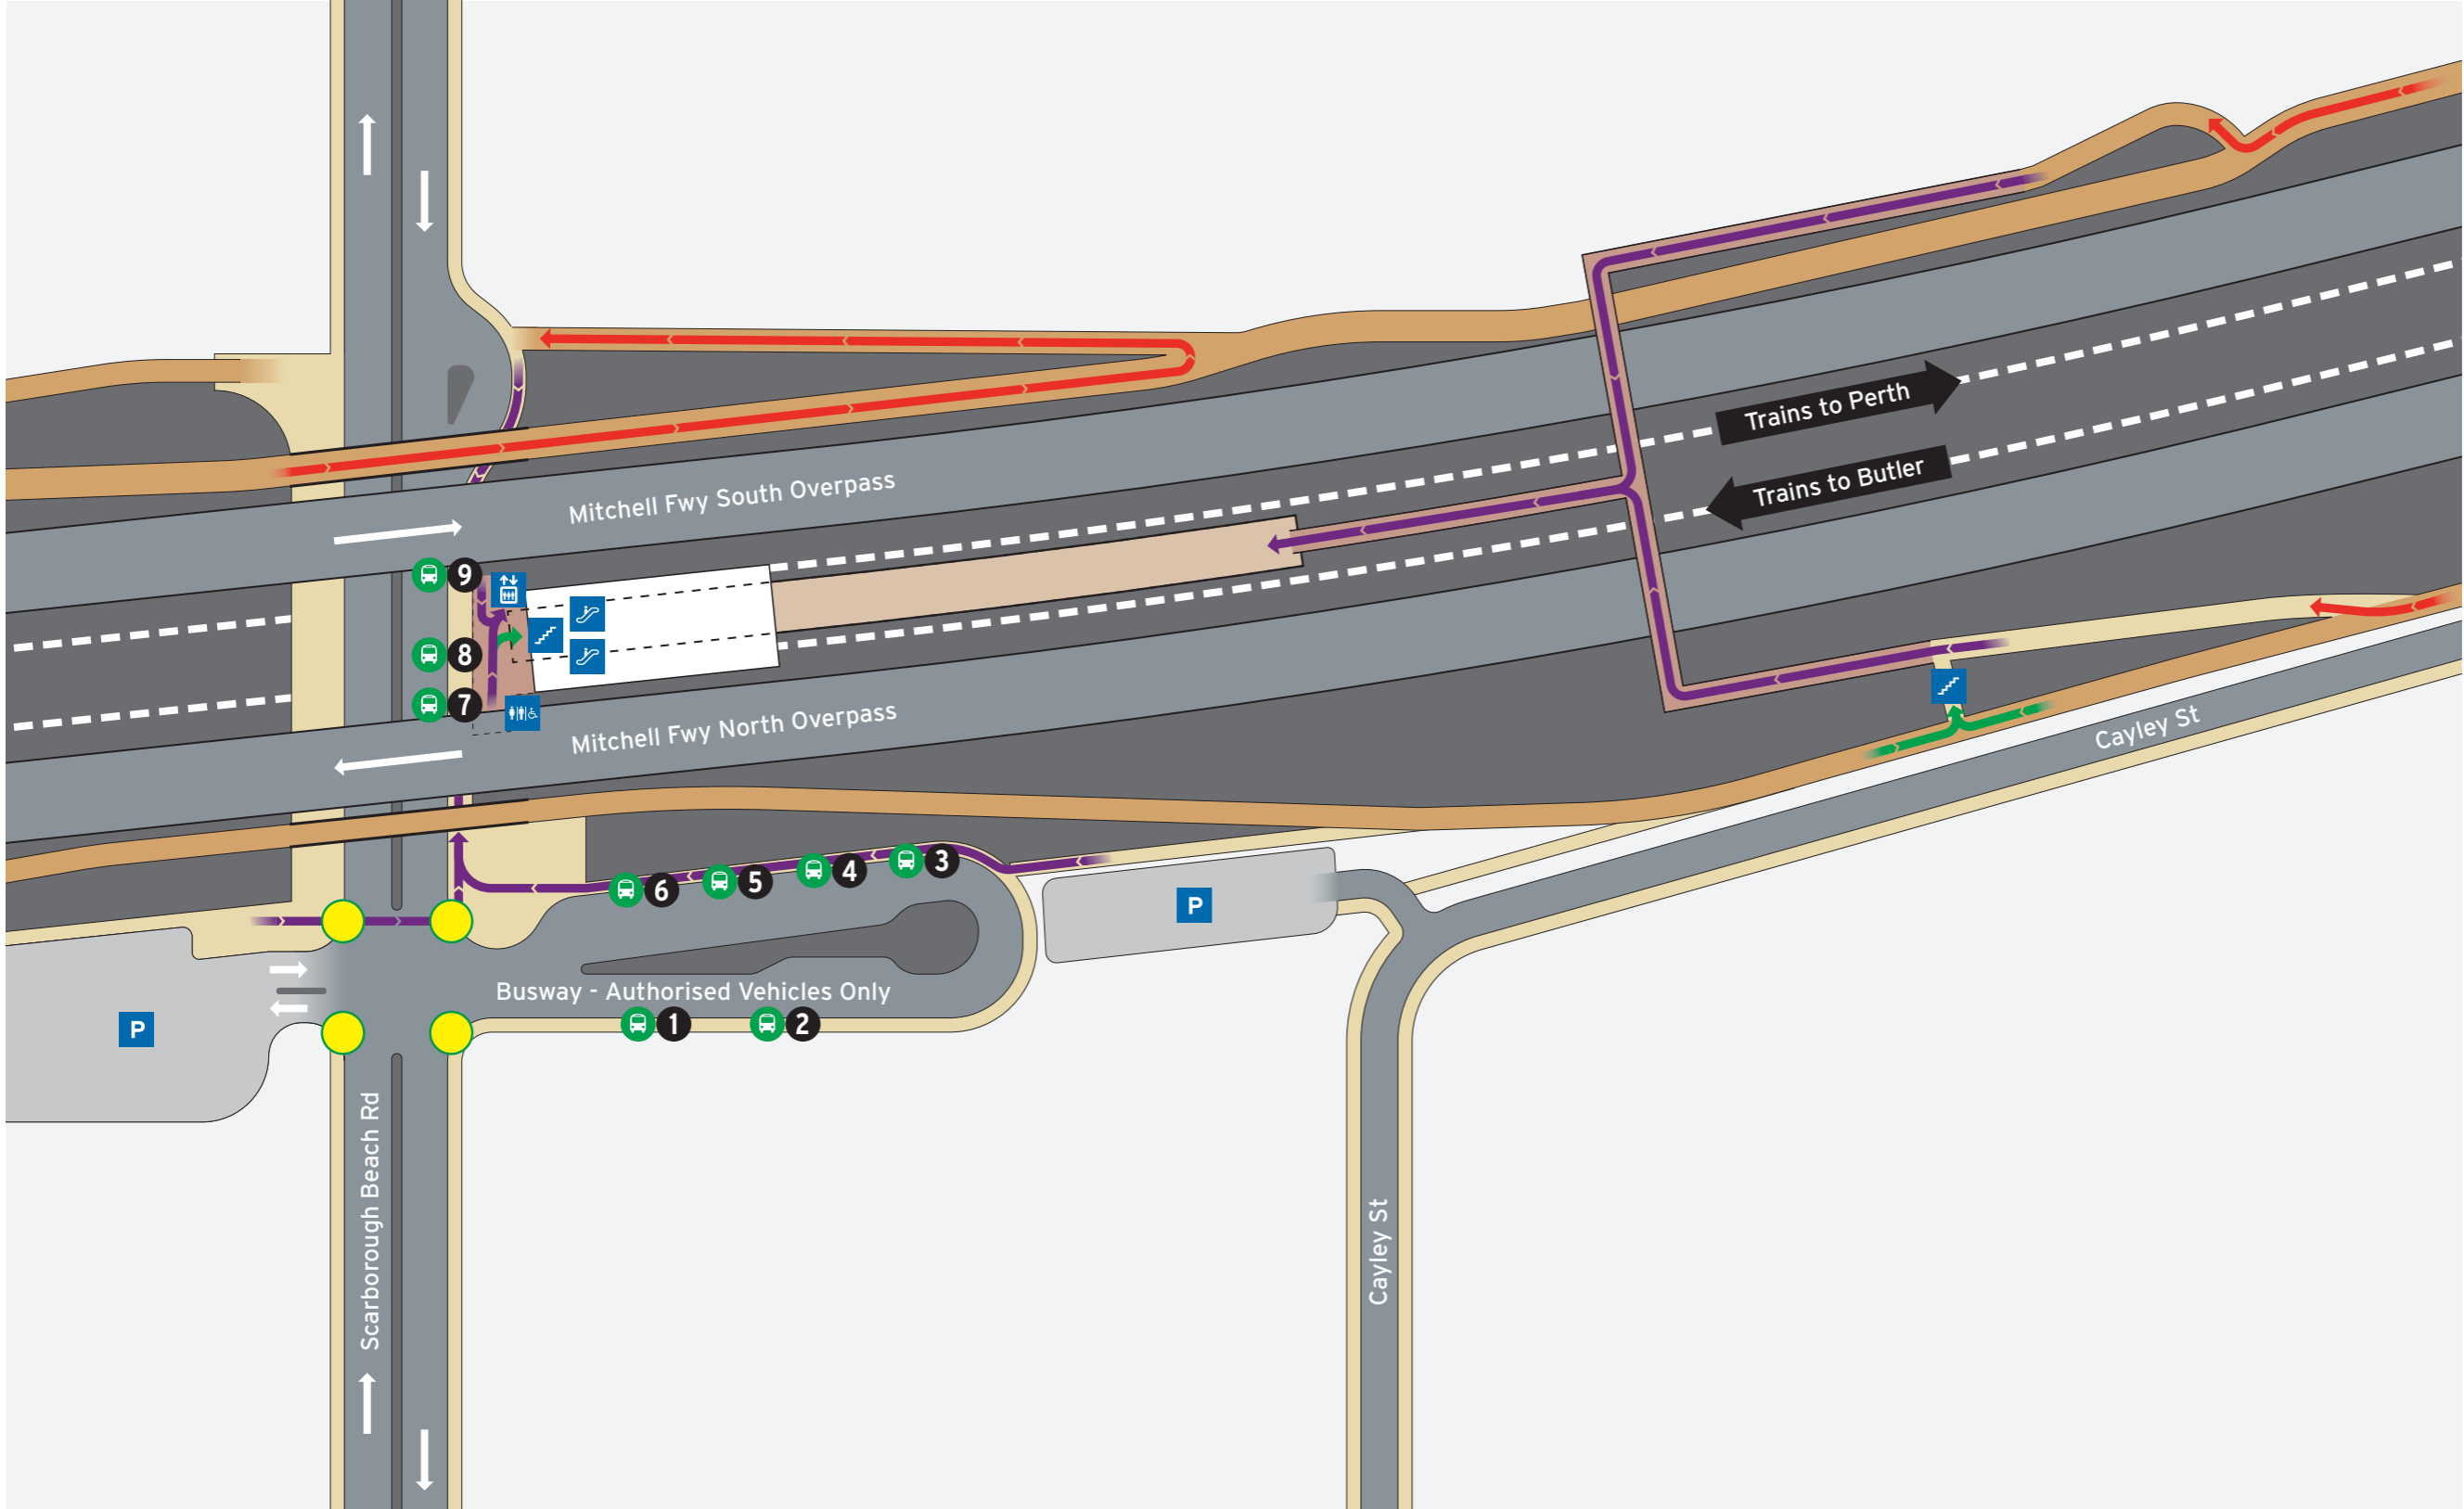

Legend

		Pathways	Non-Accessible Area	Road
North Point	Scale	Platform	Ramp & Concourse	Transperth Parking

Bus Stands

Stand	Route
1	406
2	85, 413
3	15
4	414
5	990 to Perth
Train Replacement to Perth 904	
6	Set Down
7	990 to Scarborough
8	School Specials
Train Replacement to Butler 904	
9	407

Legend

		All Access	Lift	Toilets - Male & Female - Accessible	Pathways	Non-Accessible Area	Transperth Parking
		Pedestrian Access	Escalator	Bus Stand	Platform	Ramp & Concourse	
		Bicycle Access	Stairs	Pedestrian Crossing Lights	Principal Shared Path	Road	

P Parking Information

When to pay

Operating Times
 Monday-Friday Fee applies
 Saturday No charge
 Sunday or Public Holiday No charge*
 *Unless vehicle is parked overnight

\$2.00 per 24hr period or part there of applies.

This parking charge applies to all vehicles.

For more information on parking your vehicle visit transperth.wa.gov.au

Legend

		Bike Shelter	Motorbikes	Non-Accessible Area	Platform	Road	SmartParker Machine
North Point	Scale	Bike U-rails	Bus Stand	Pathways	Principal Shared Path	ACROD Parking	Transperth Parking