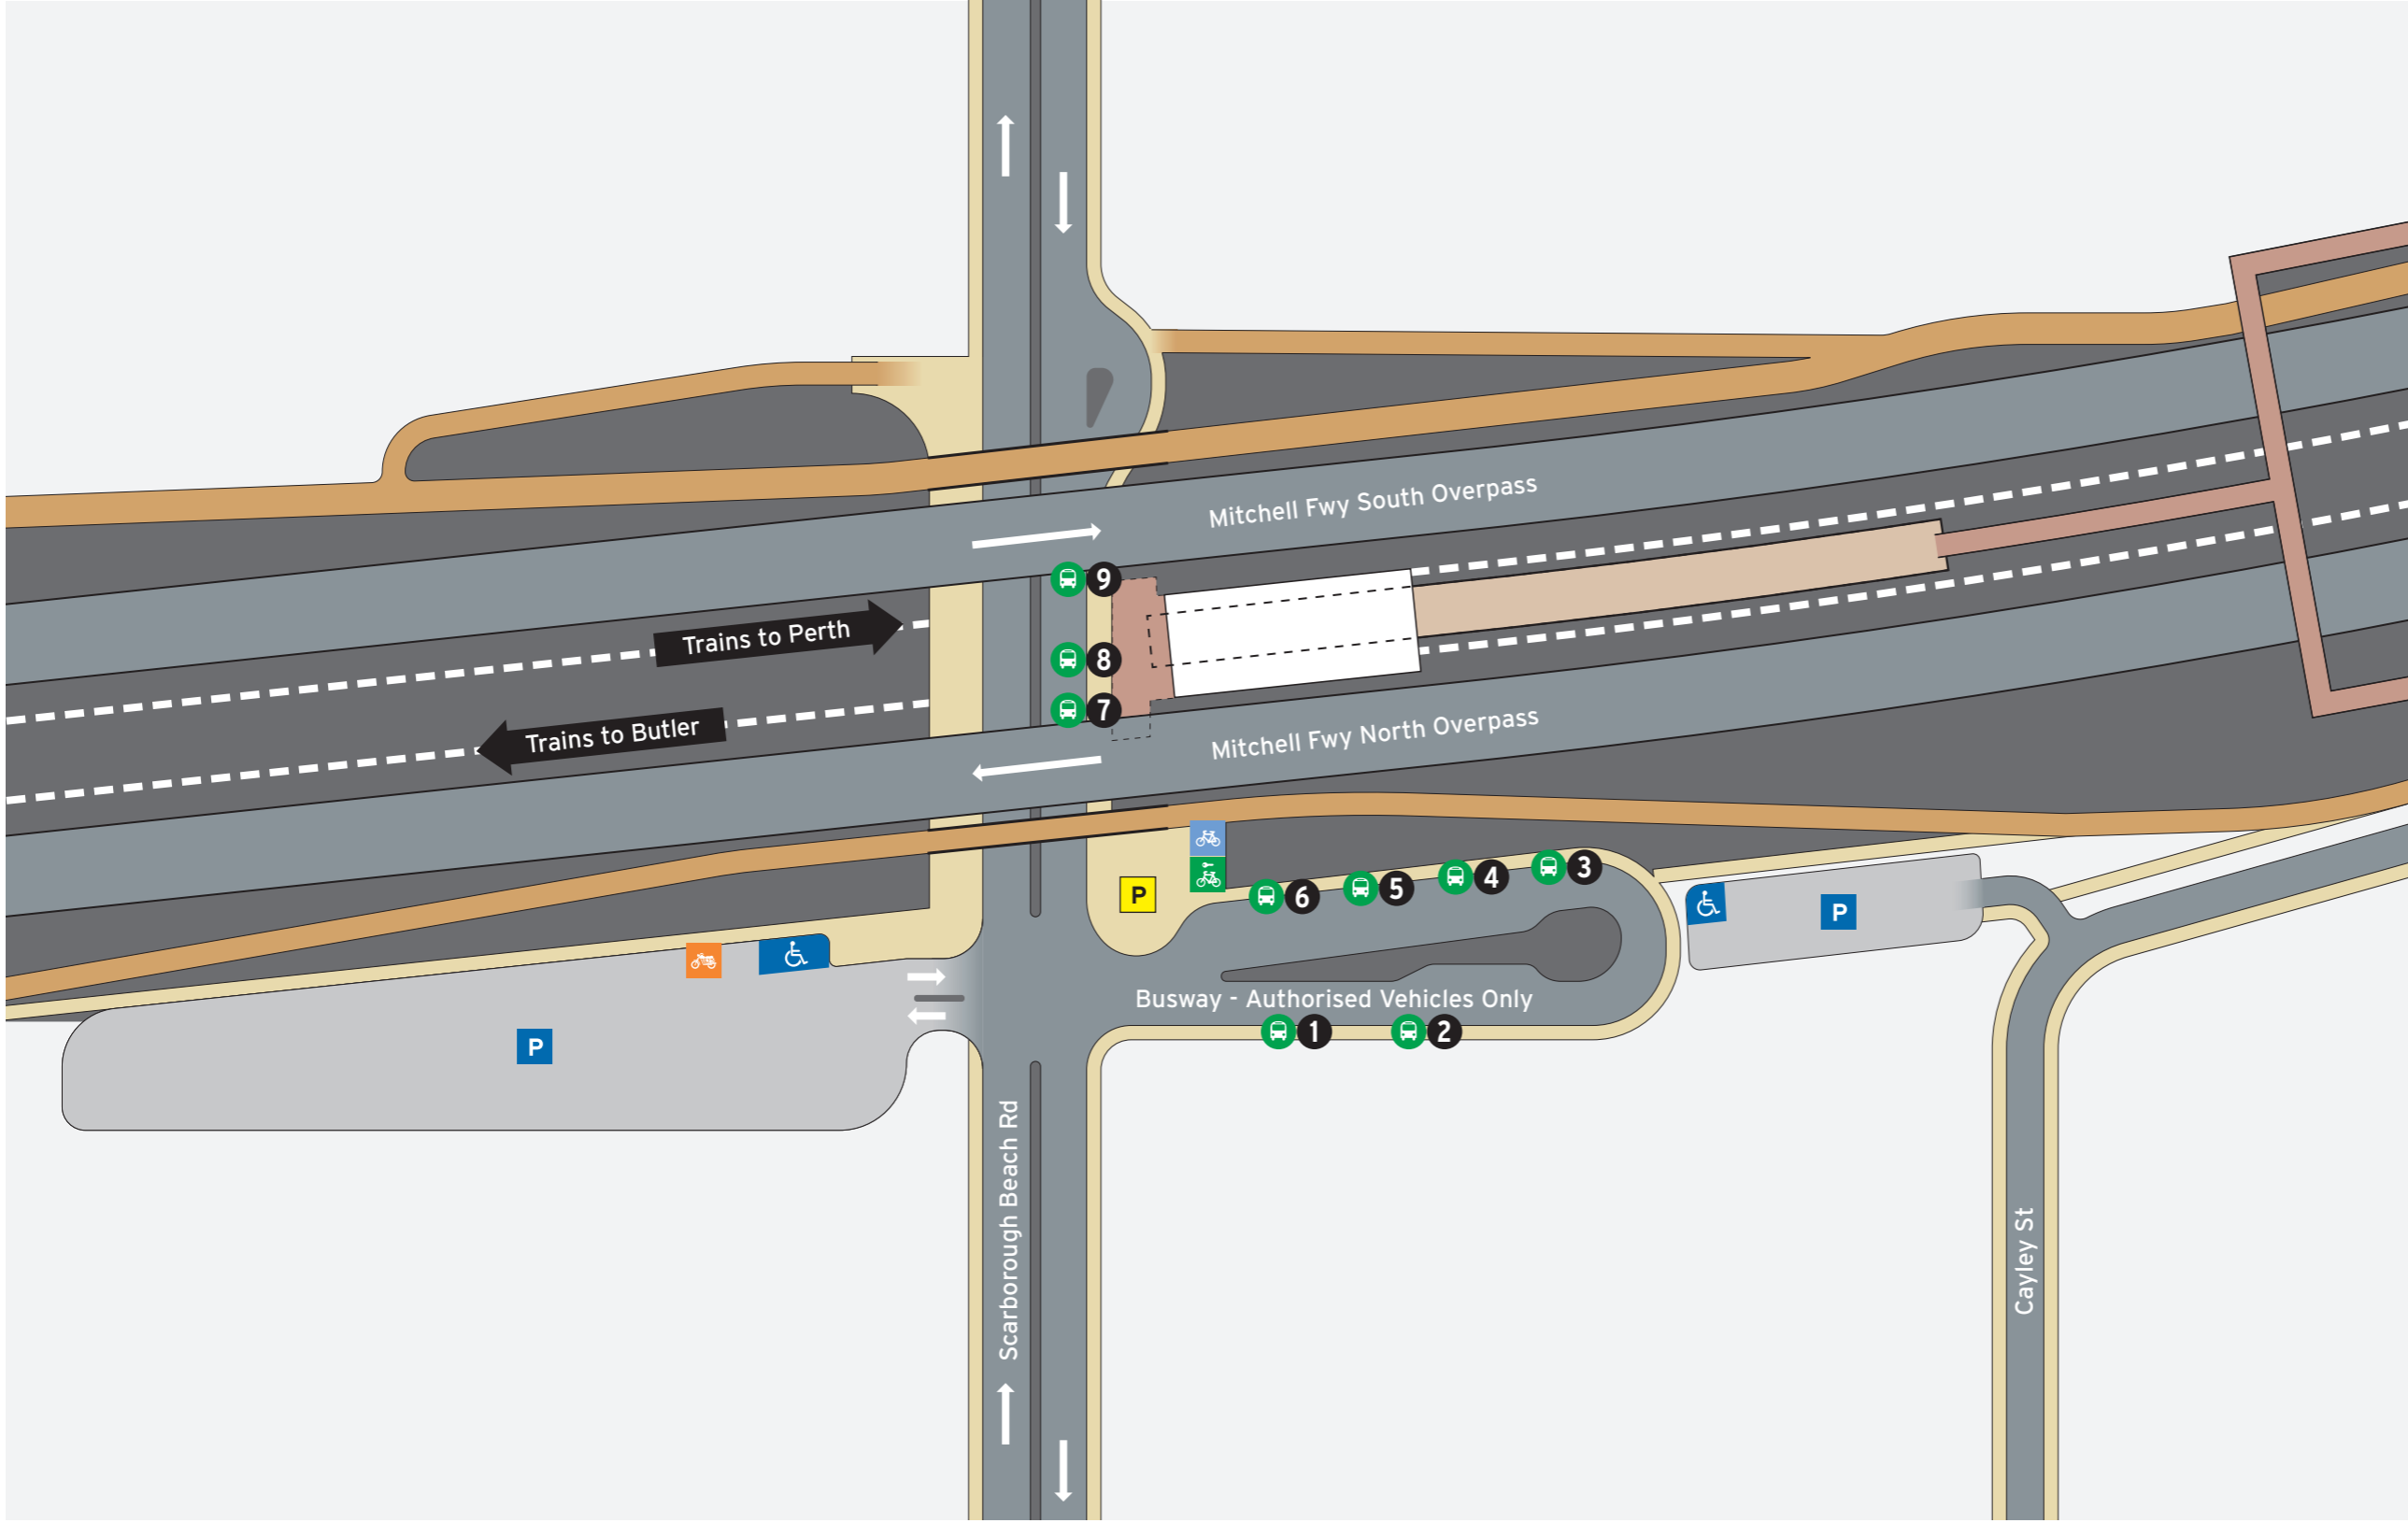

Legend

		Pathways	Non-Accessible Area	Road
North Point	Scale	Platform	Ramp & Concourse	Transperth Parking

Bus Stands

Stand	Route
1	406
2	85, 413
3	15
4	414
5	990 to Perth
Train Replacement to Perth 904	
6	Set Down
7	990 to Scarborough
8	School Specials
Train Replacement to Butler 904	
9	407

Legend

		All Access	Lift	Toilets - Male & Female - Accessible	Pathways	Non-Accessible Area	Transperth Parking
		Pedestrian Access	Escalator	Bus Stand	Platform	Ramp & Concourse	
		Bicycle Access	Stairs	Pedestrian Crossing Lights	Principal Shared Path	Road	

P Parking Information

When to pay

Operating Times
 Monday-Friday Fee applies
 Saturday No charge
 Sunday or Public Holiday No charge*
 *Unless vehicle is parked overnight

\$2.00 per 24hr period or part there of applies.

This parking charge applies to all vehicles.

For more information on parking your vehicle visit transperth.wa.gov.au

Legend

		Bike Shelter	Motorbikes	Non-Accessible Area	Platform	Road	SmartParker Machine
North Point	Scale	Bike U-rails	Bus Stand	Pathways	Principal Shared Path	ACROD Parking	Transperth Parking